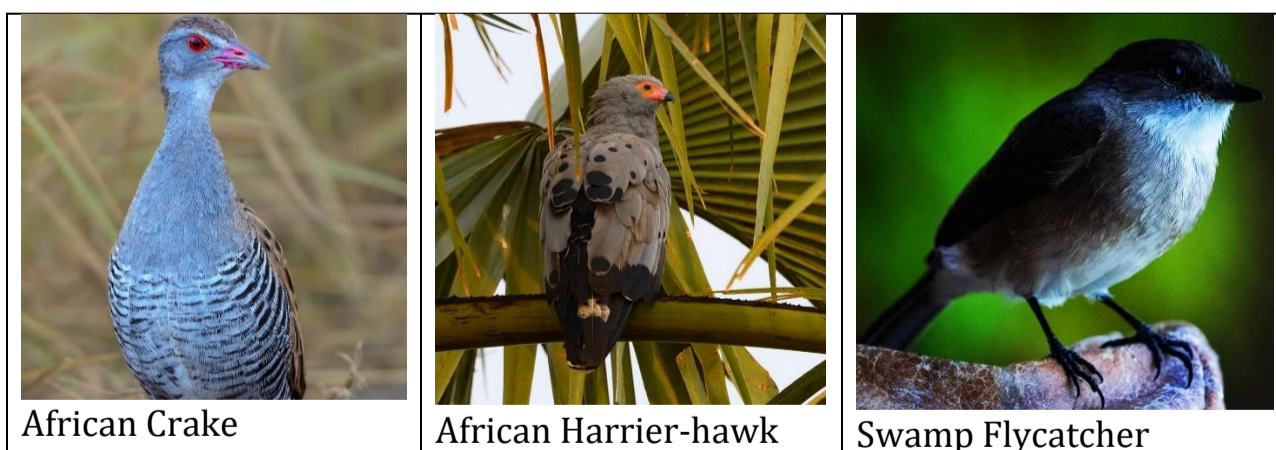

Day 4 Whole Day Birding the Mount Mgahinga.

We woke up very early in the morning and started our 14km drive to mount Mgahinga one of the good bird concentrations, along the way we encountered species like the Yellow Bishop, Streaky Seed-eater White-naped Raven, Cape & African pied Wagtail, Cape Robbin-chat, we later got to the briefing point where we had a 15m briefing and got to see good albertine endemic species like Archers Robbin-chat, Stulmanns sunbird, Mountain Masked Apalis, Strange Weaver, Rwenzori Batis, Rwenzori Turraco among other highland species we saw were Northern-collared Sunbird, cinnamon-Bracken Warbler, Cassins Hawk-eagle among other things we saw was the Rwenzori black fronted Duicker and the Three-horned Chameleon, we walked up to the Gorge and later turned back to the starting Point and later drove back to the hotel for an overnight.